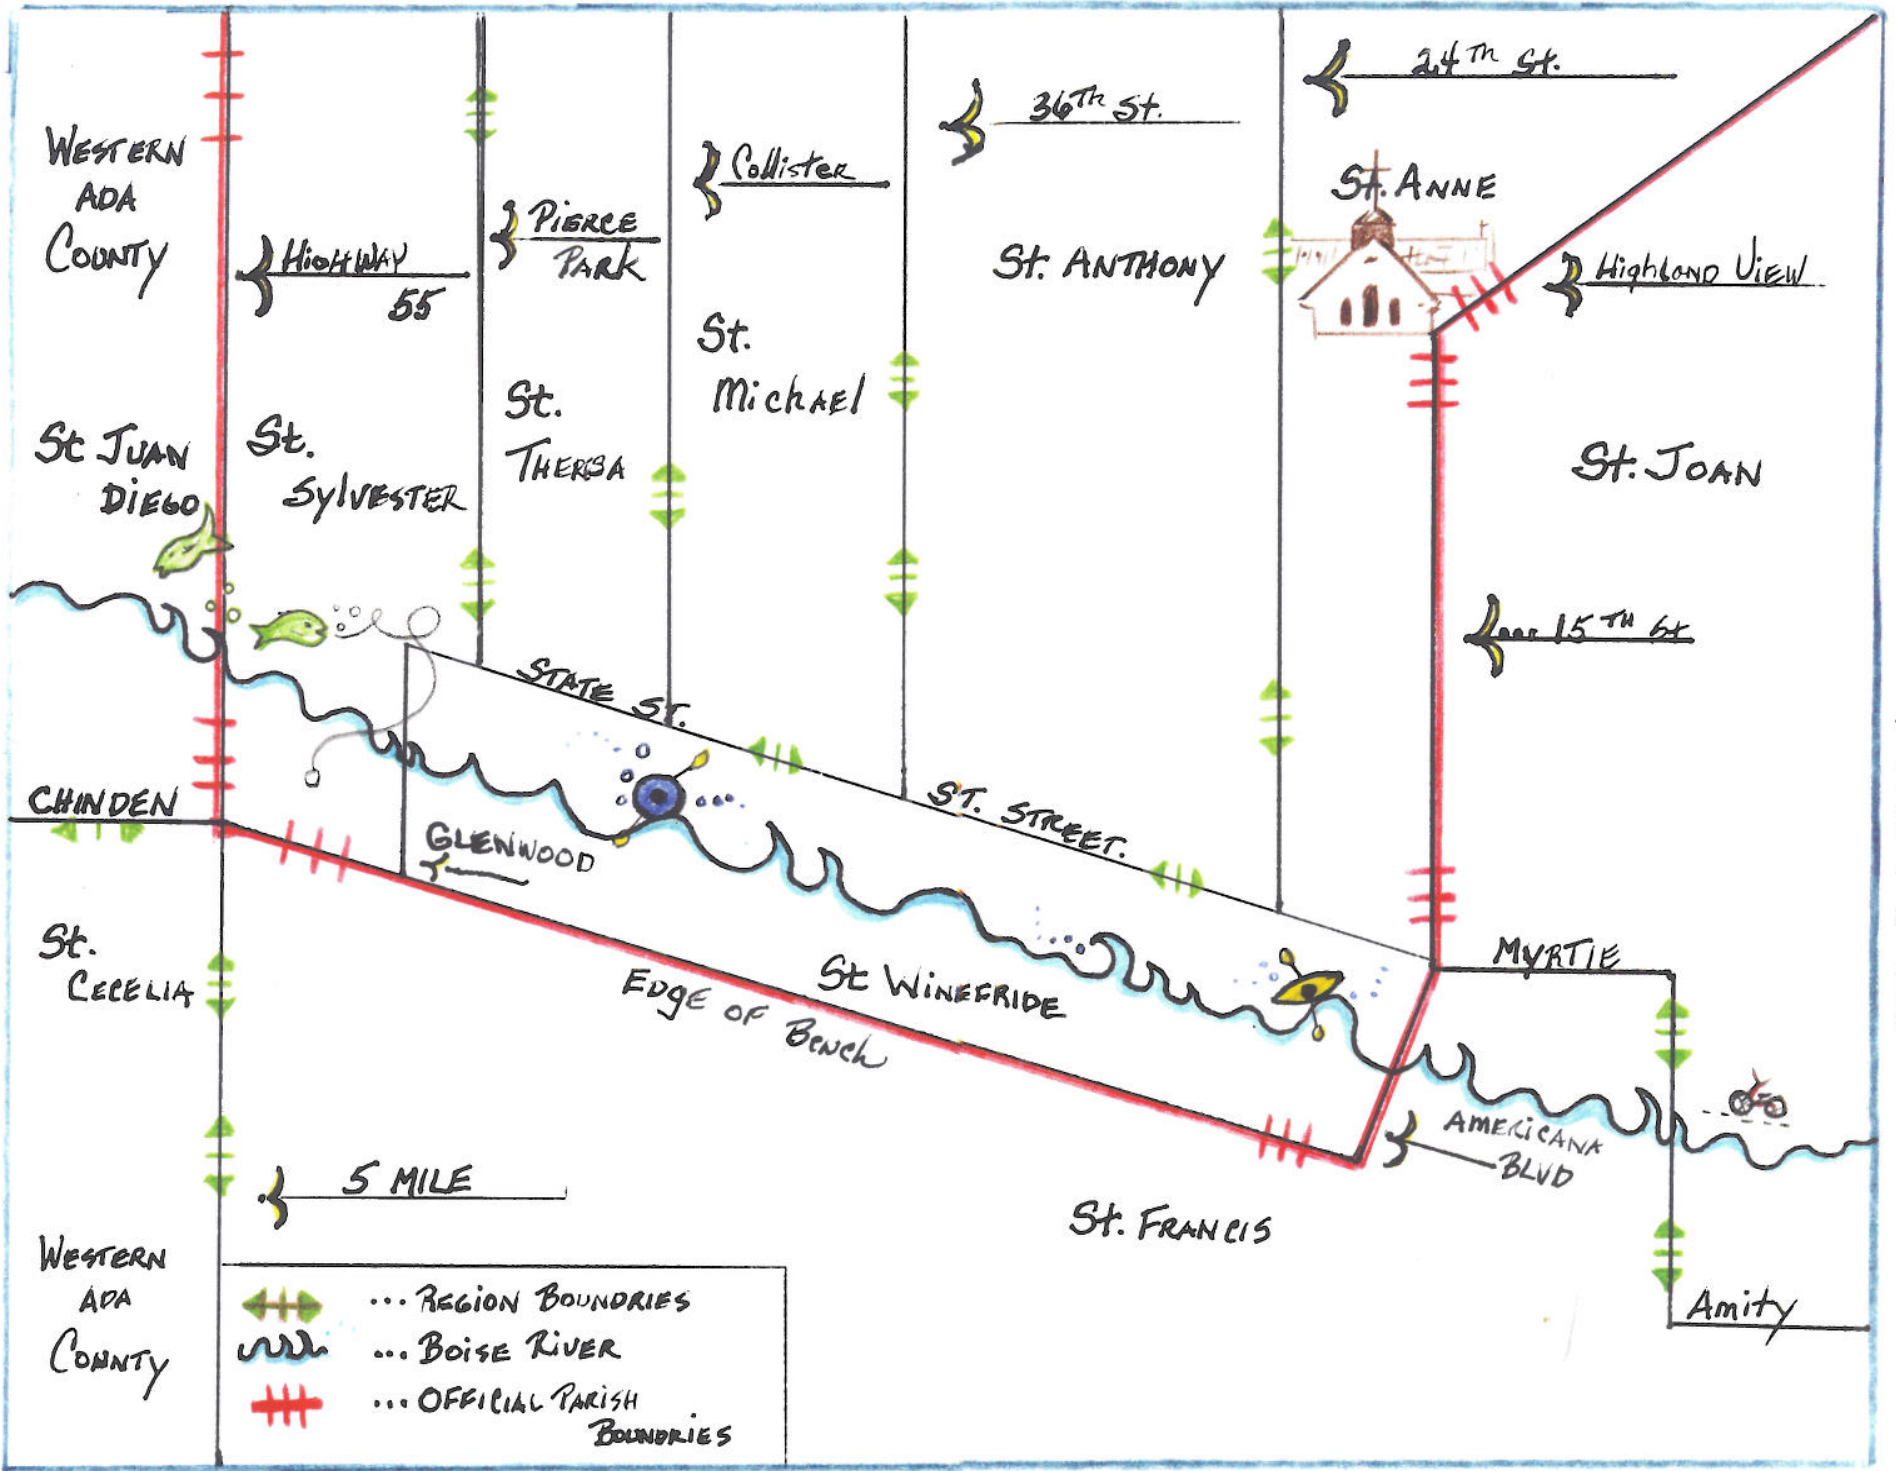

REGIONS OF SAINT MARY'S

ADA COUNTY LINE

ADA County Line

ADA COUNTY LINE

WESTERN
ADA
COUNTY

St. JUAN
DIEGO

St. SYLVESTER

St. THERESA

St. MICHAEL

St. ANTHONY

St. ANNE

St. JOAN

CHINDEN

St. CECELIA

St. WINEFRIDE

St. FRANCIS

MYRTIE

Amity

-  ... REGION BOUNDARIES
-  ... BOISE RIVER
-  ... OFFICIAL PARISH BOUNDARIES

5 MILE

Highway 55

Pierce Park

Collister

36th St.

24th St.

Highland View

15th St.

STATE ST.

ST. STREET.

GLENWOOD

EDGE OF BENCH

AMERICANA BLVD